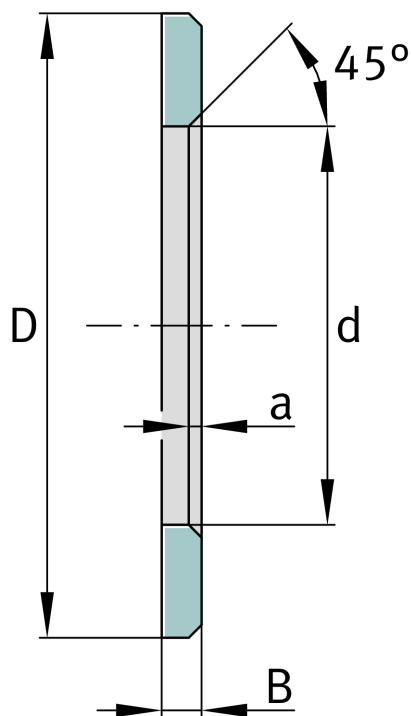


**LS6085**

Bearing washer

Schaeffler ID:
0000550690000Bearing washers, suitable for AXK and
K811

Technical information

**Main Dimensions & Performance Data**

| | | |
|------------------|----------|-------------------------------|
| d | 60 mm | Bore diameter track washer |
| D | 85 mm | Outside diameter track washer |
| B | 4.75 mm | Width |
| | 45 ° | Chamfer Angle |
| a _{min} | 1.5 mm | Chamfer width |
| | 0.097 kg | Weight |